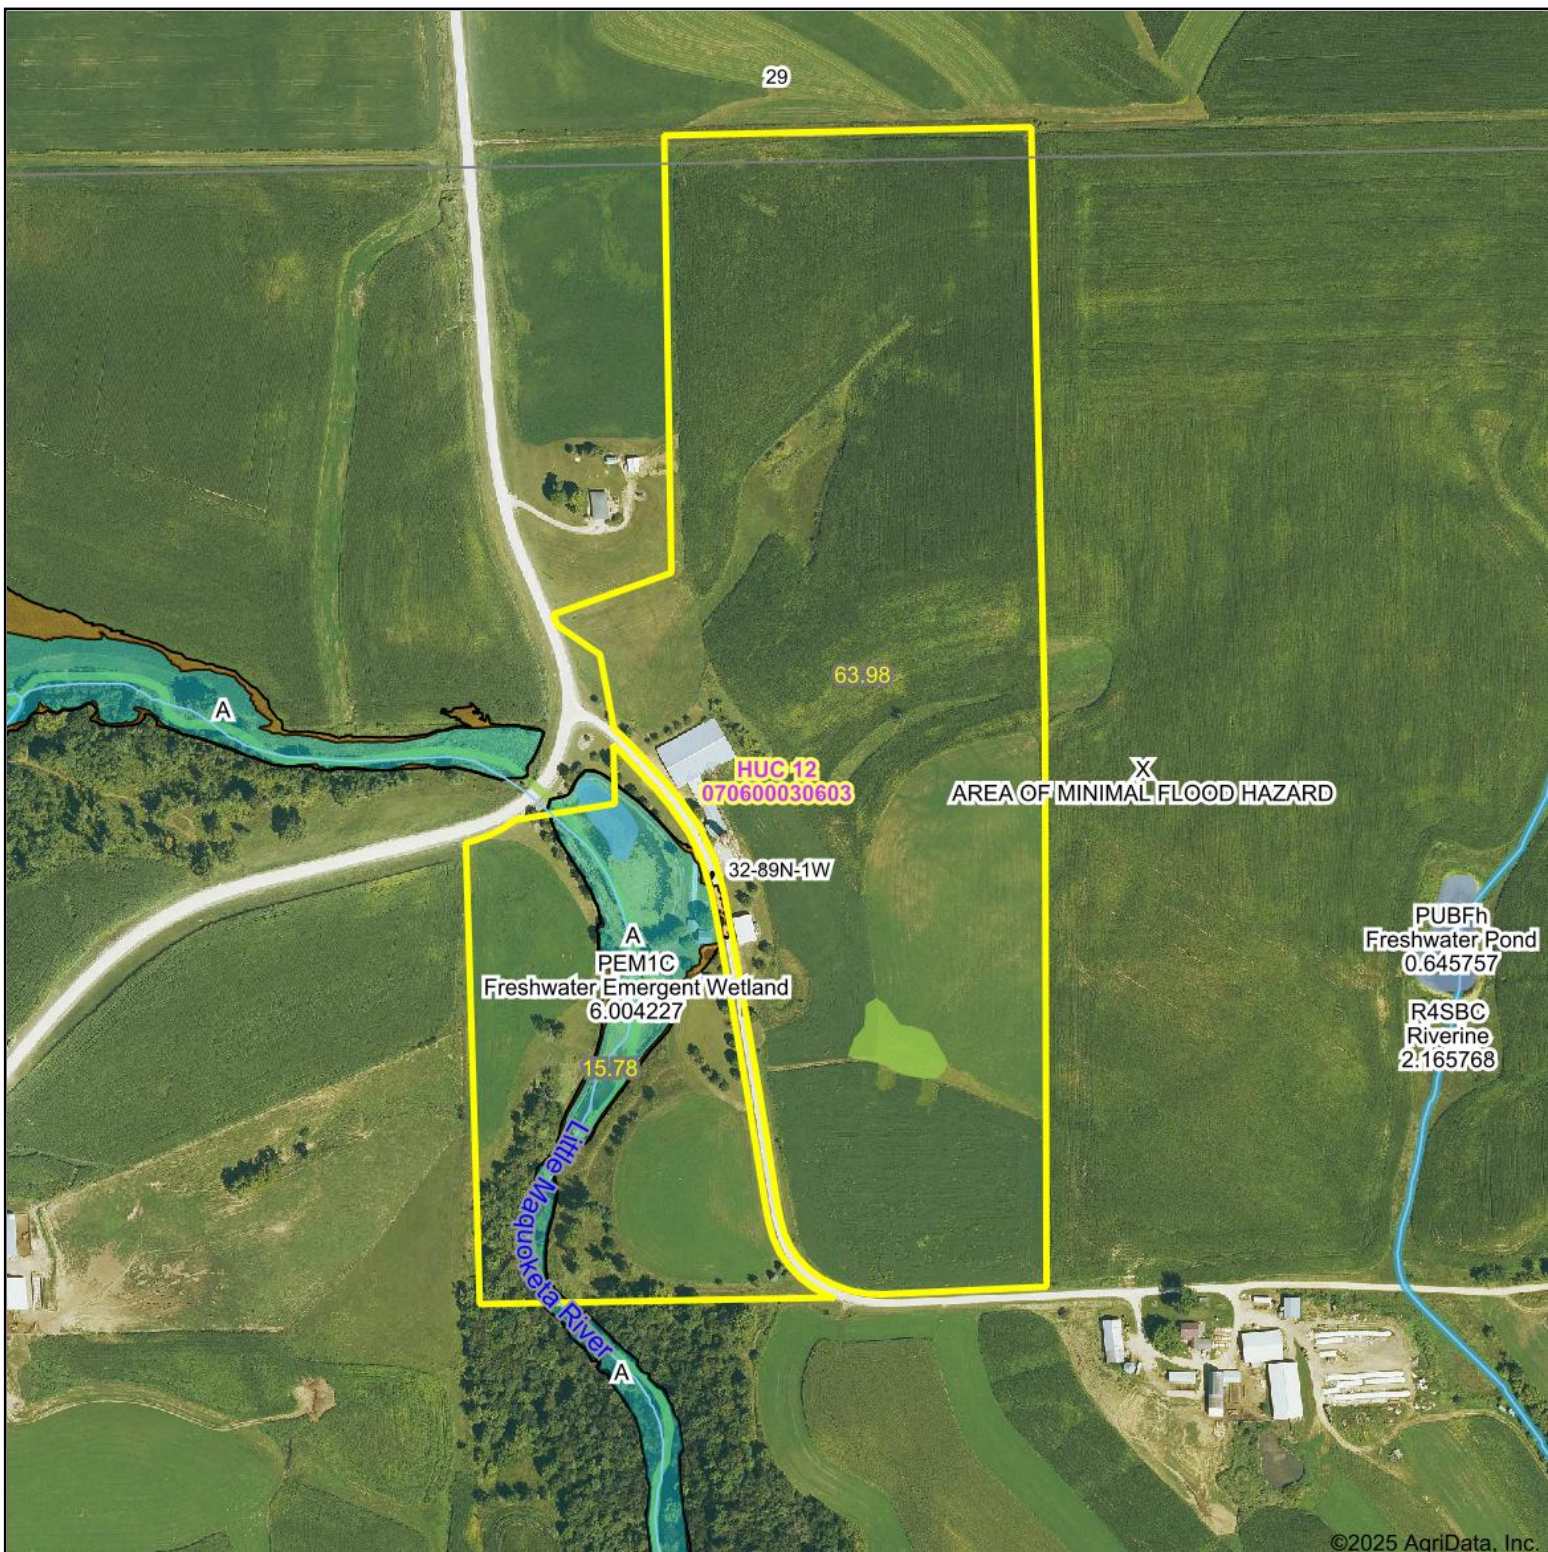

Aerial Map

Growthland

Boundary Center: 42.482206, -90.983653

32-89N-1W
Dubuque County
Iowa

Maps Provided By:

© AgriData, Inc. 2023 www.AgriDataInc.com

4/10/2025