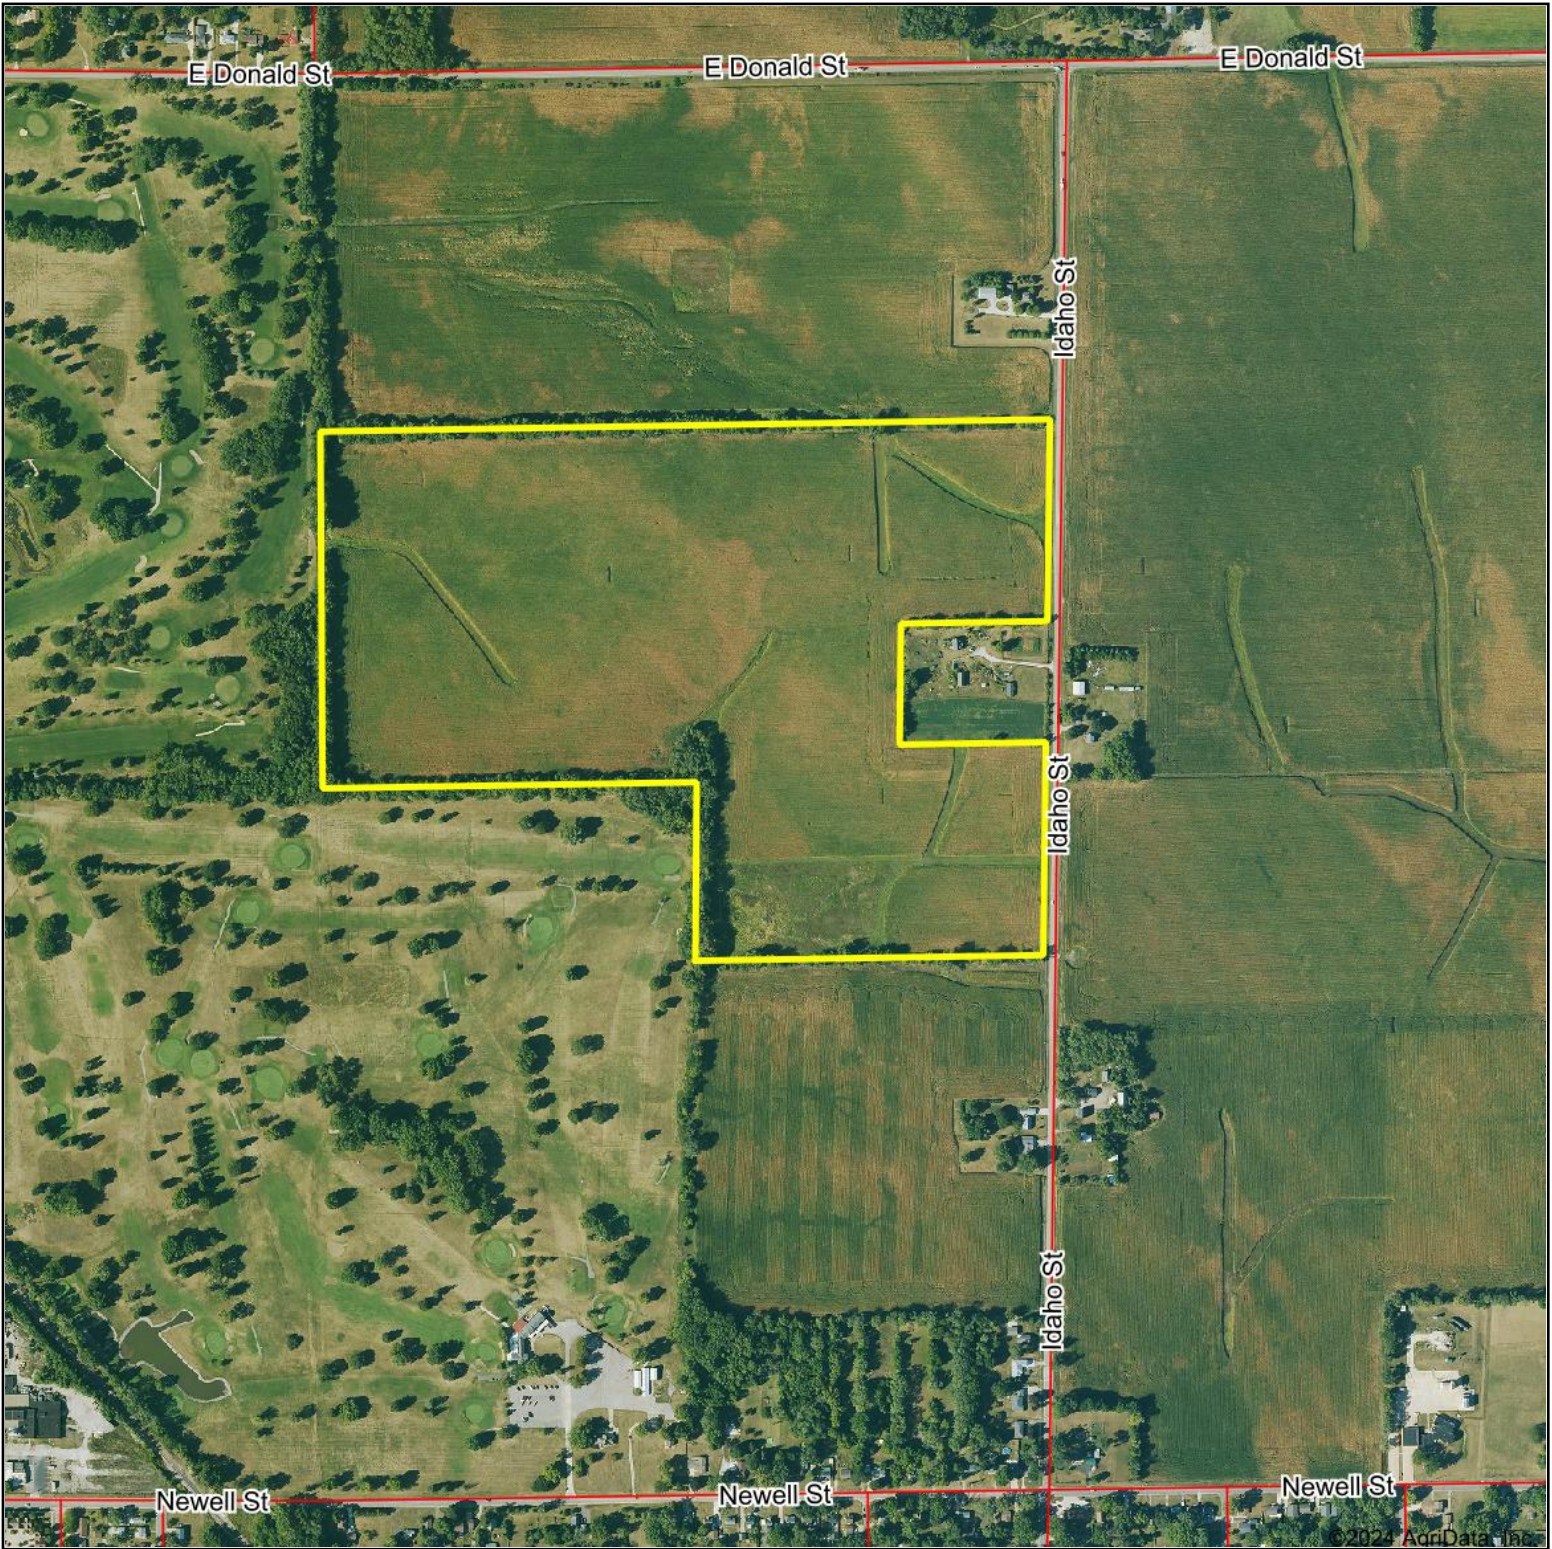

Aerial Map

Boundary Center: 42.521109, -92.312740

Growthland

18-89N-12W
Black Hawk County
Iowa

Maps Provided By:

© AgriData, Inc. 2023 www.AgridataInc.com