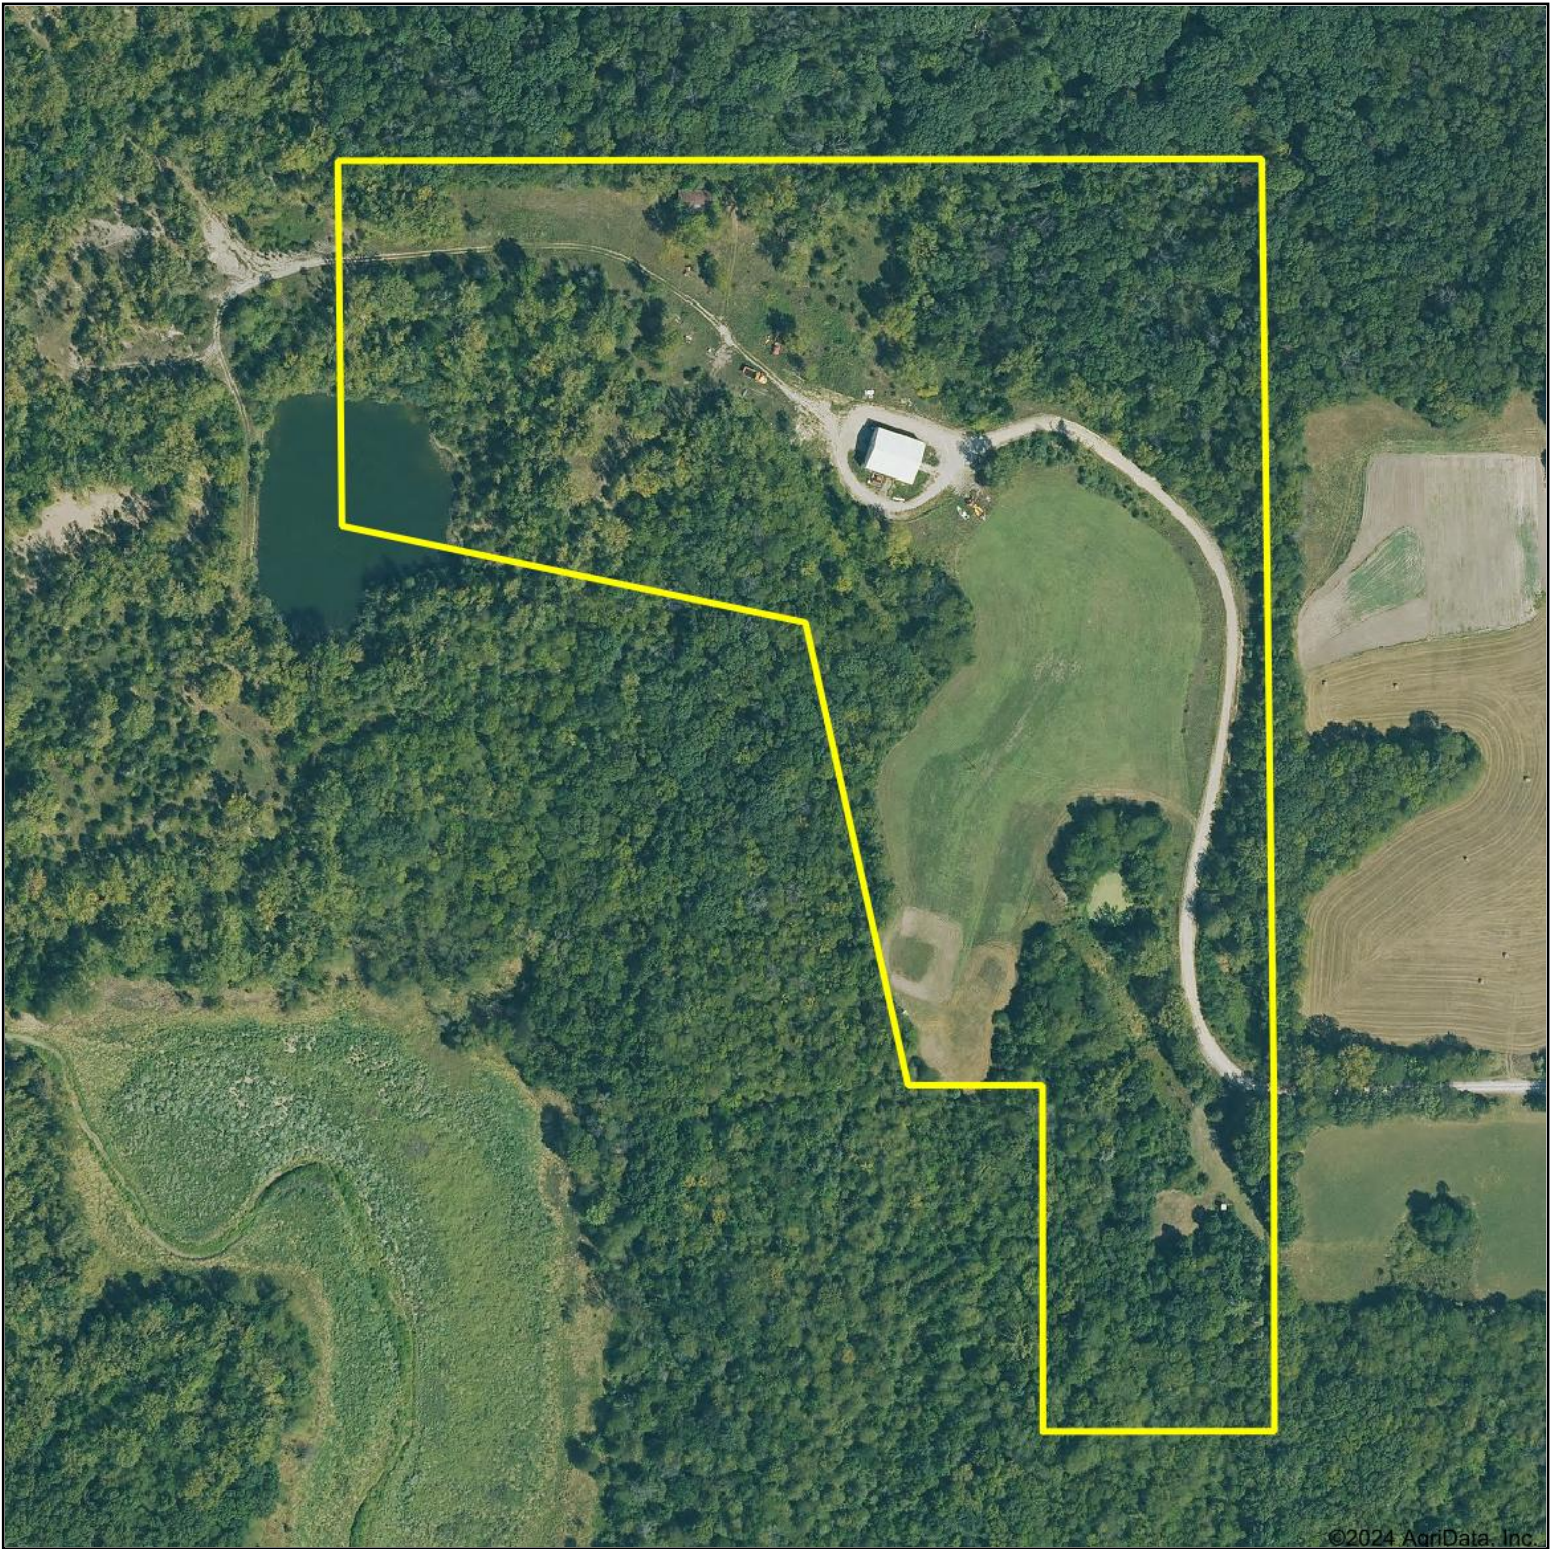

Aerial Map

©2024 AgriData, Inc.

Growthland

Boundary Center: 40° 49' 13.68, -93° 3' 41.77

32-70N-19W
Appanoose County
Iowa

Maps Provided By:

© AgriData, Inc. 2023 www.AgriDataInc.com