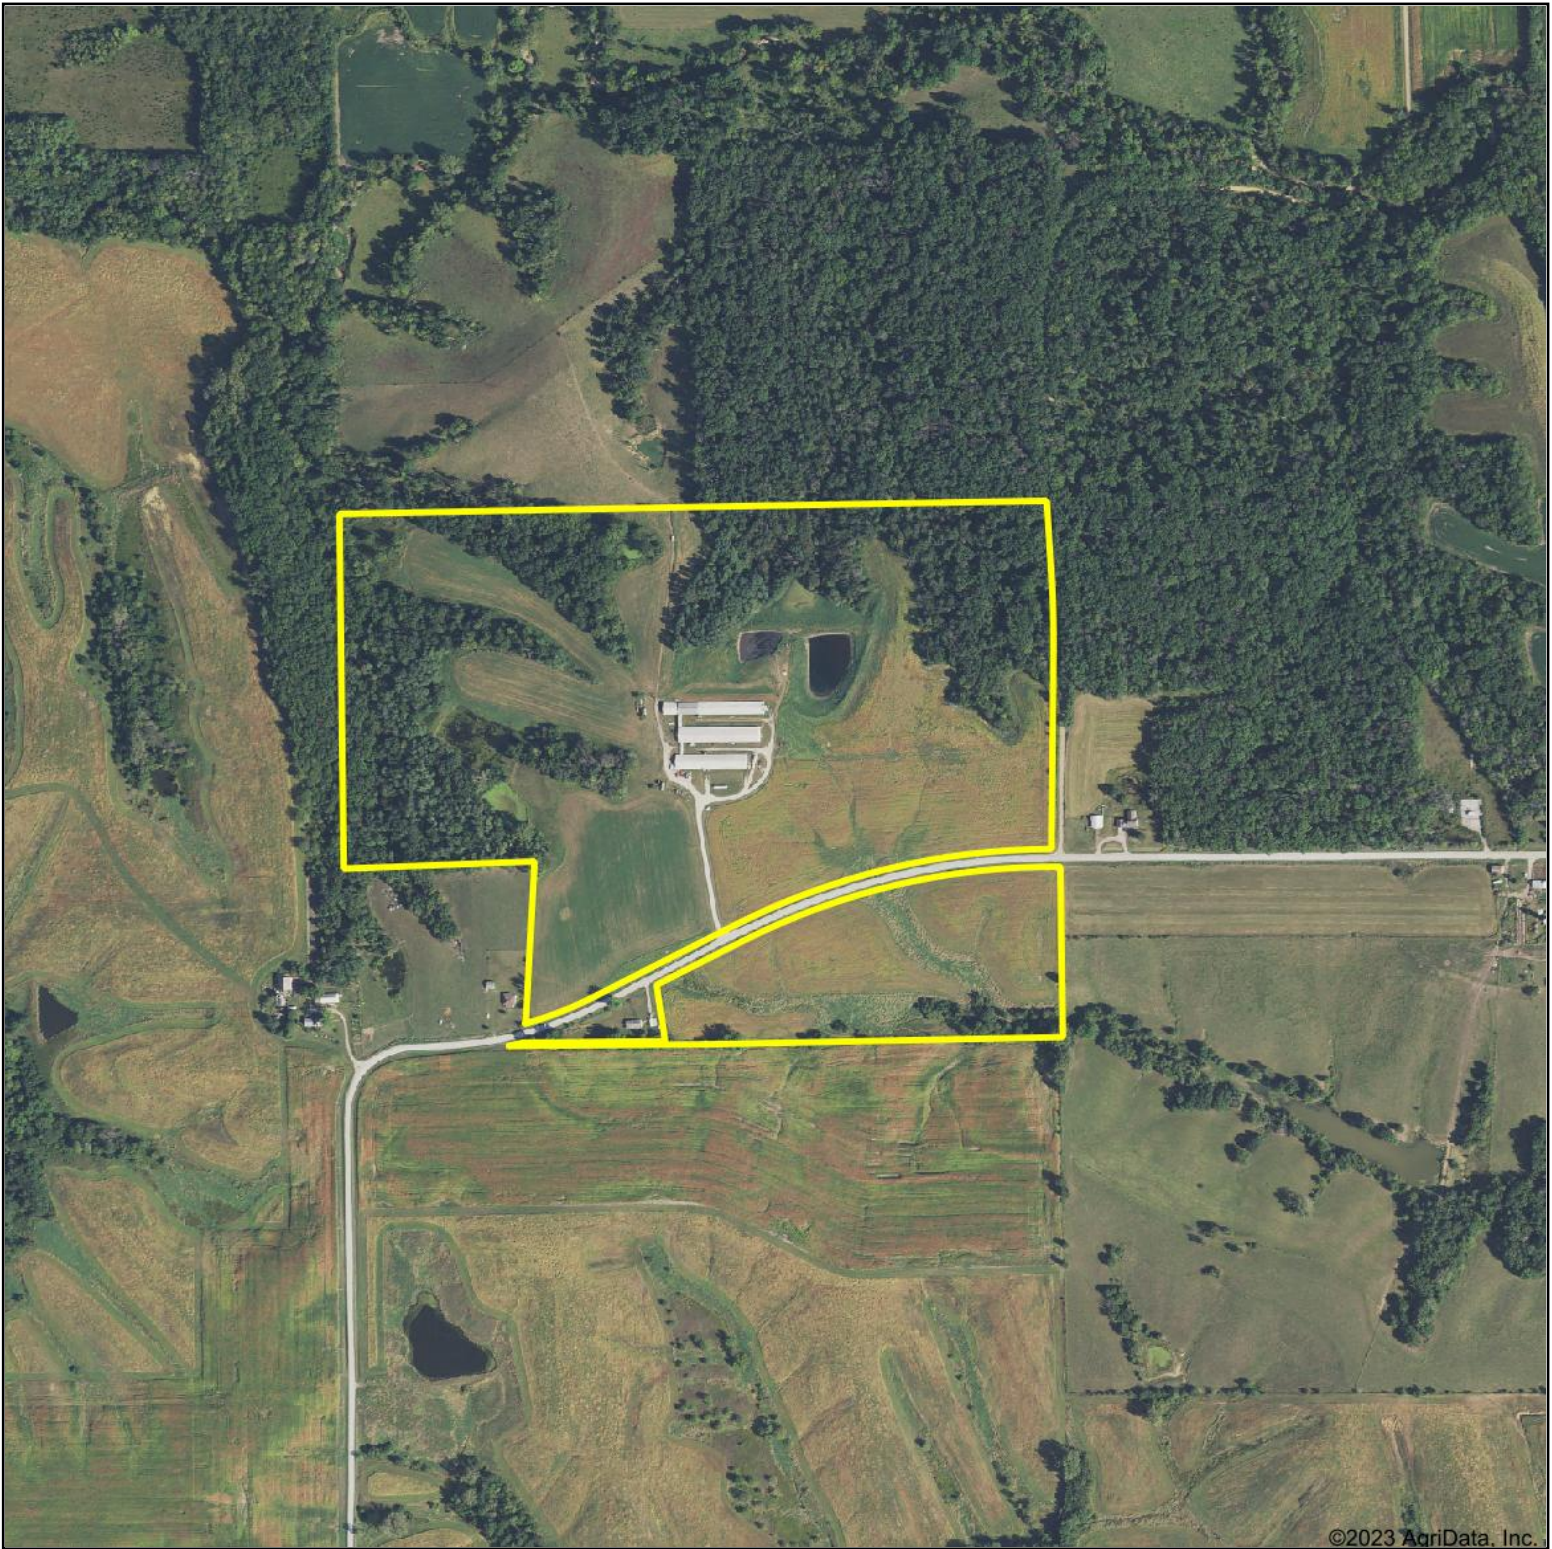

Aerial Map

©2023 AgriData, Inc.

Boundary Center: 40.970565, -91.775339

Growthland

10-71N-8W
Jefferson County
Iowa

Maps Provided By:

© AgriData, Inc. 2023

www.AgriDataInc.com