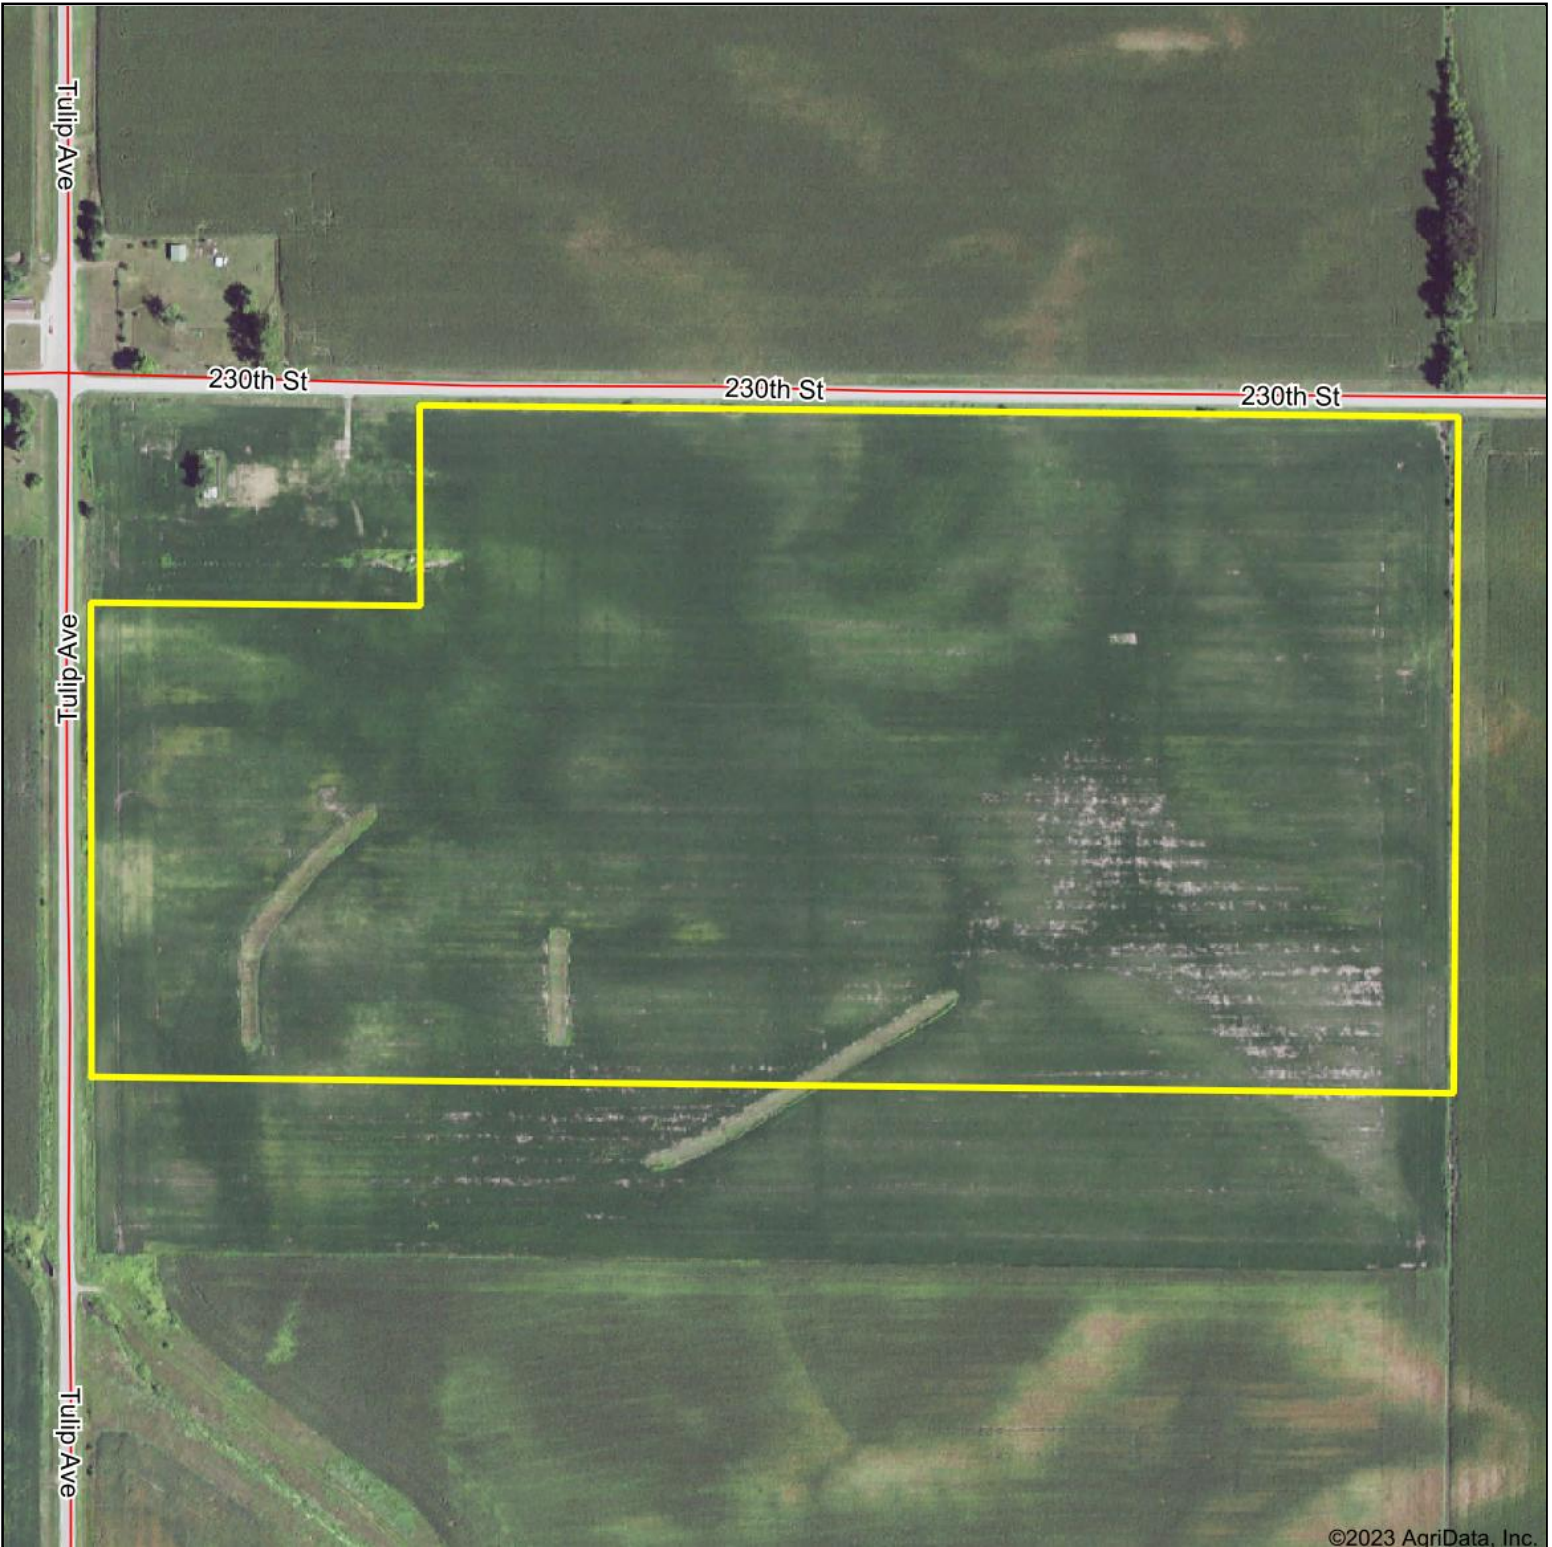

# Aerial Map

©2023 AgriData, Inc.

Boundary Center: 42.860321, -93.089443

# Growthland

**21-93N-19W**  
**Franklin County**  
**Iowa**

Maps Provided By:

© AgriData, Inc. 2023

www.AgriDataInc.com