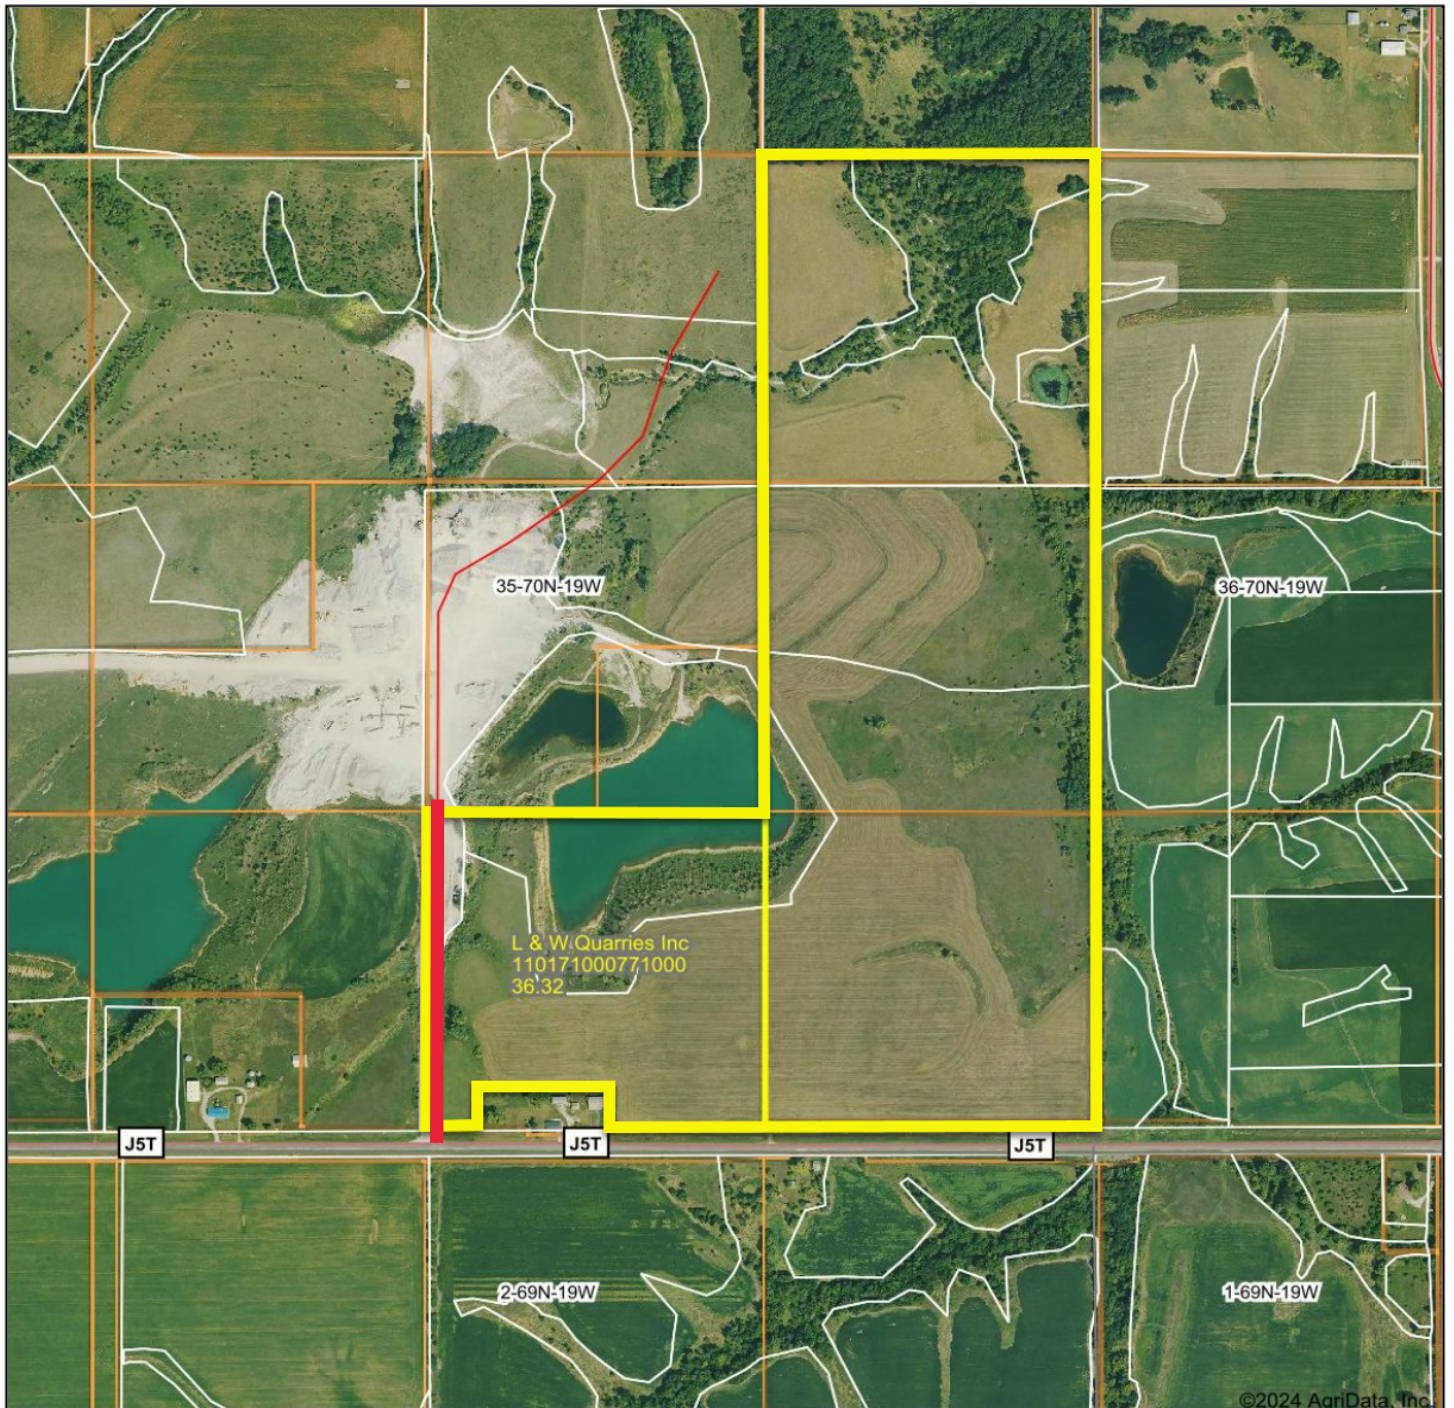

Aerial Map

Boundary Center: 40.814050, -93.009184

Growthland

35-70N-19W
Appanoose County
Iowa

5/28/2024

Maps Provided By:
 **surety**
CUSTOMIZED ONLINE MAPPING
© AgriData, Inc. 2023 www.AgriDataInc.com

Field borders provided by Farm Service Agency as of 5/21/2008.