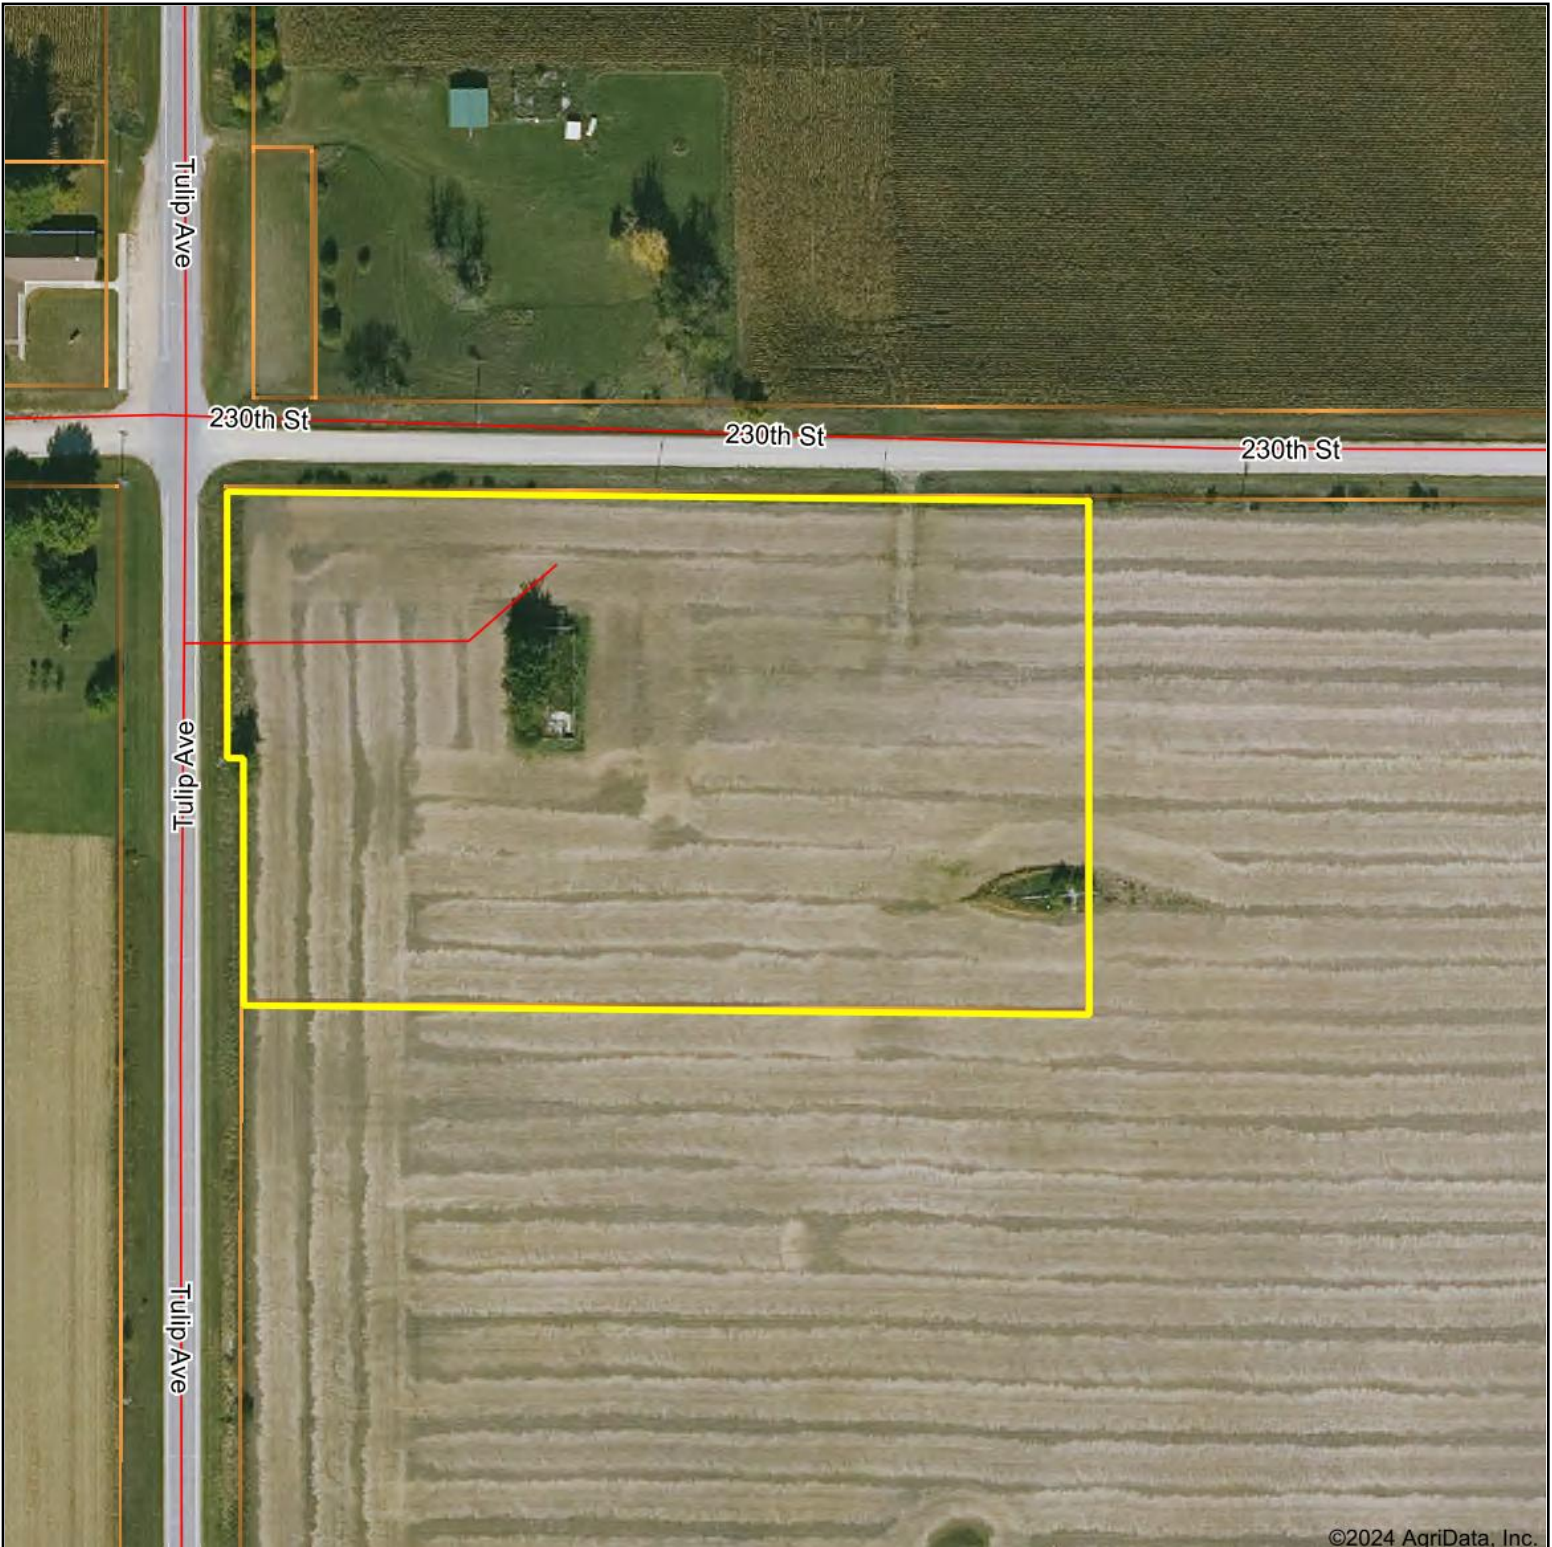

Aerial Map

©2024 AgriData, Inc.

Growthland

Boundary Center: 42.861597, -93.093148

21-93N-19W
Franklin County
Iowa

Maps Provided By:

© AgriData, Inc. 2023

www.AgriDataInc.com