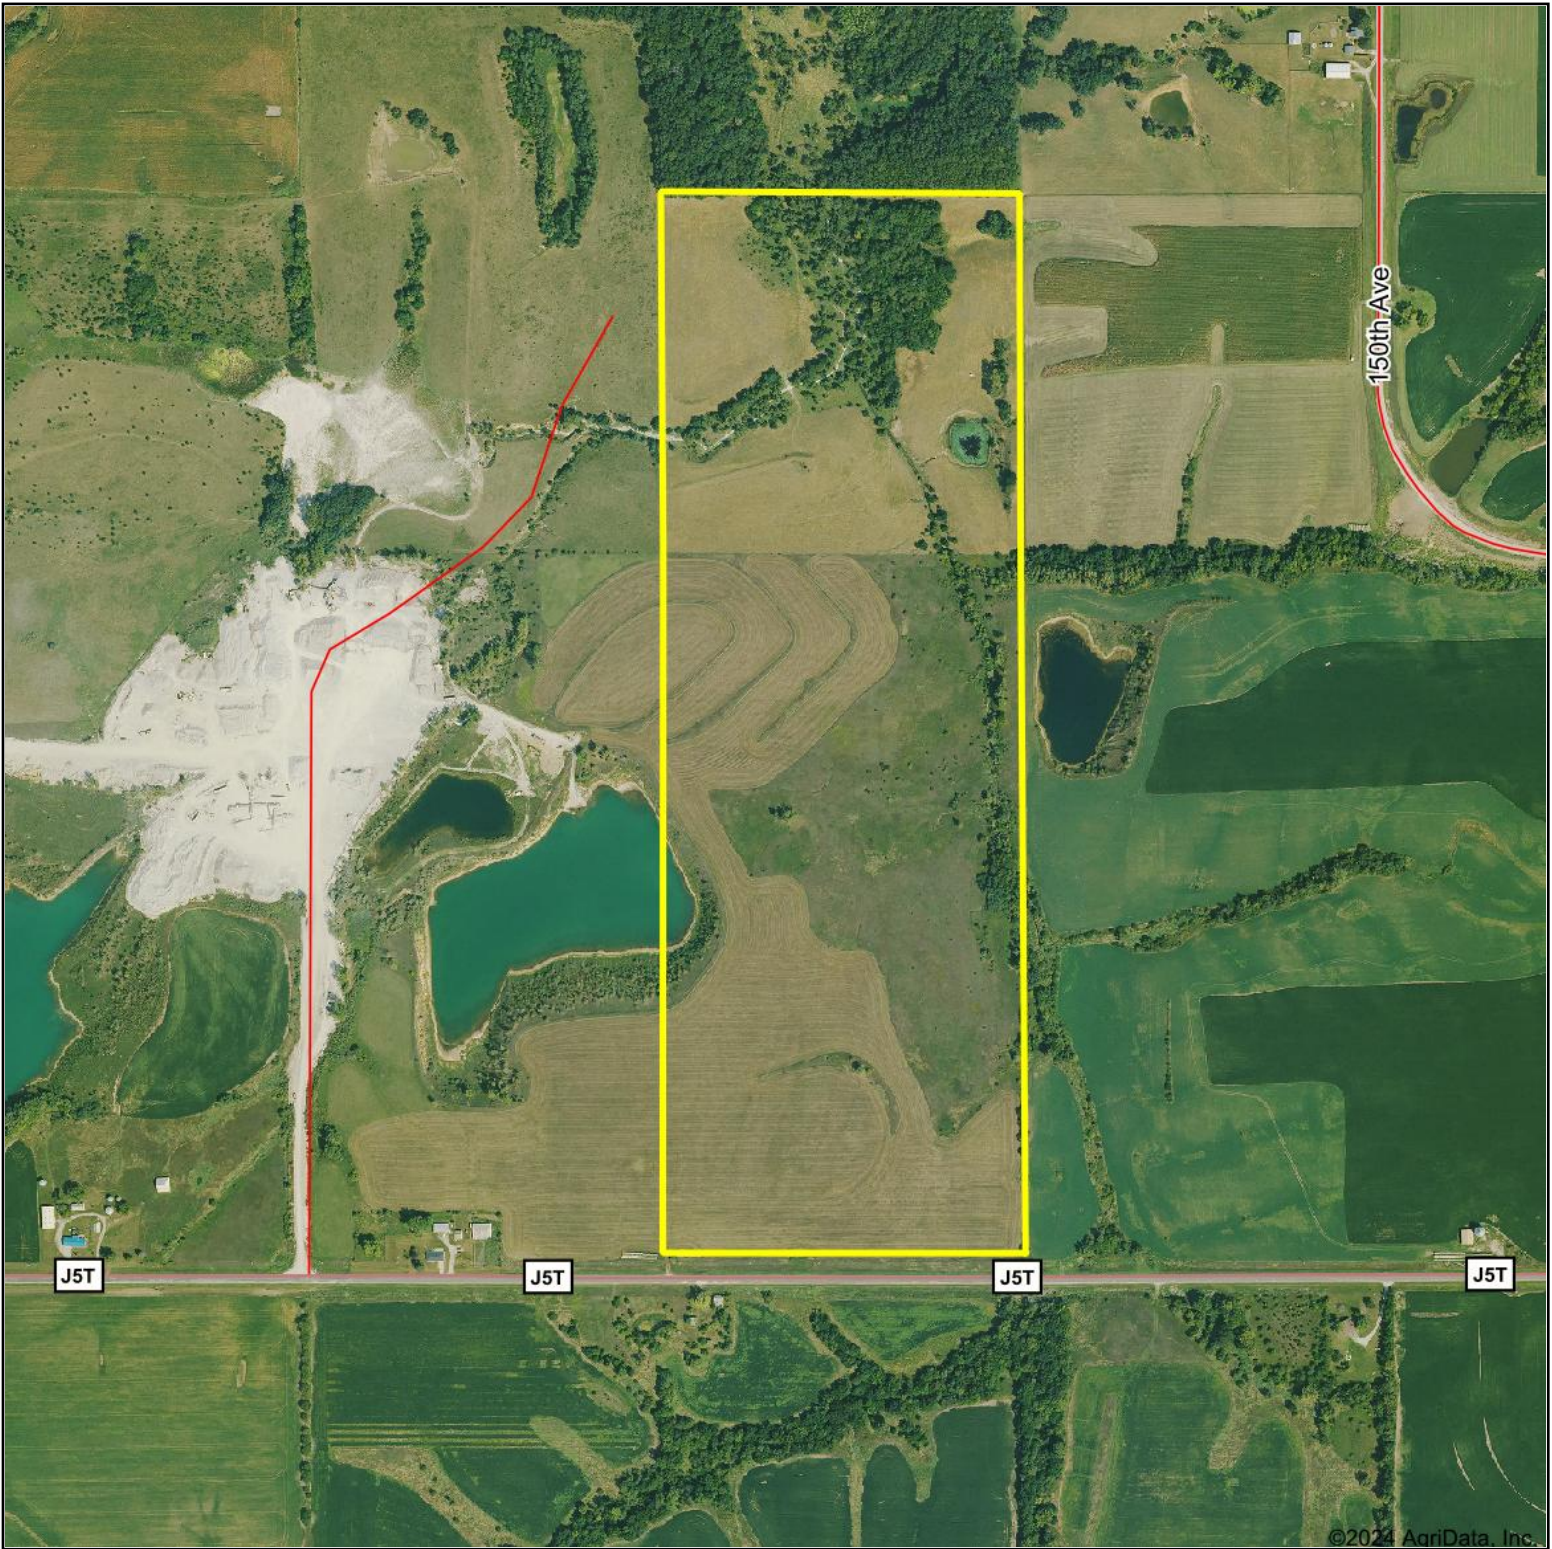

Aerial Map

©2024 AgriData, Inc.

Growthland

Boundary Center: 40.817704, -93.004405

35-70N-19W
Appanoose County
Iowa

Maps Provided By:

© AgriData, Inc. 2023

www.AgriDataInc.com