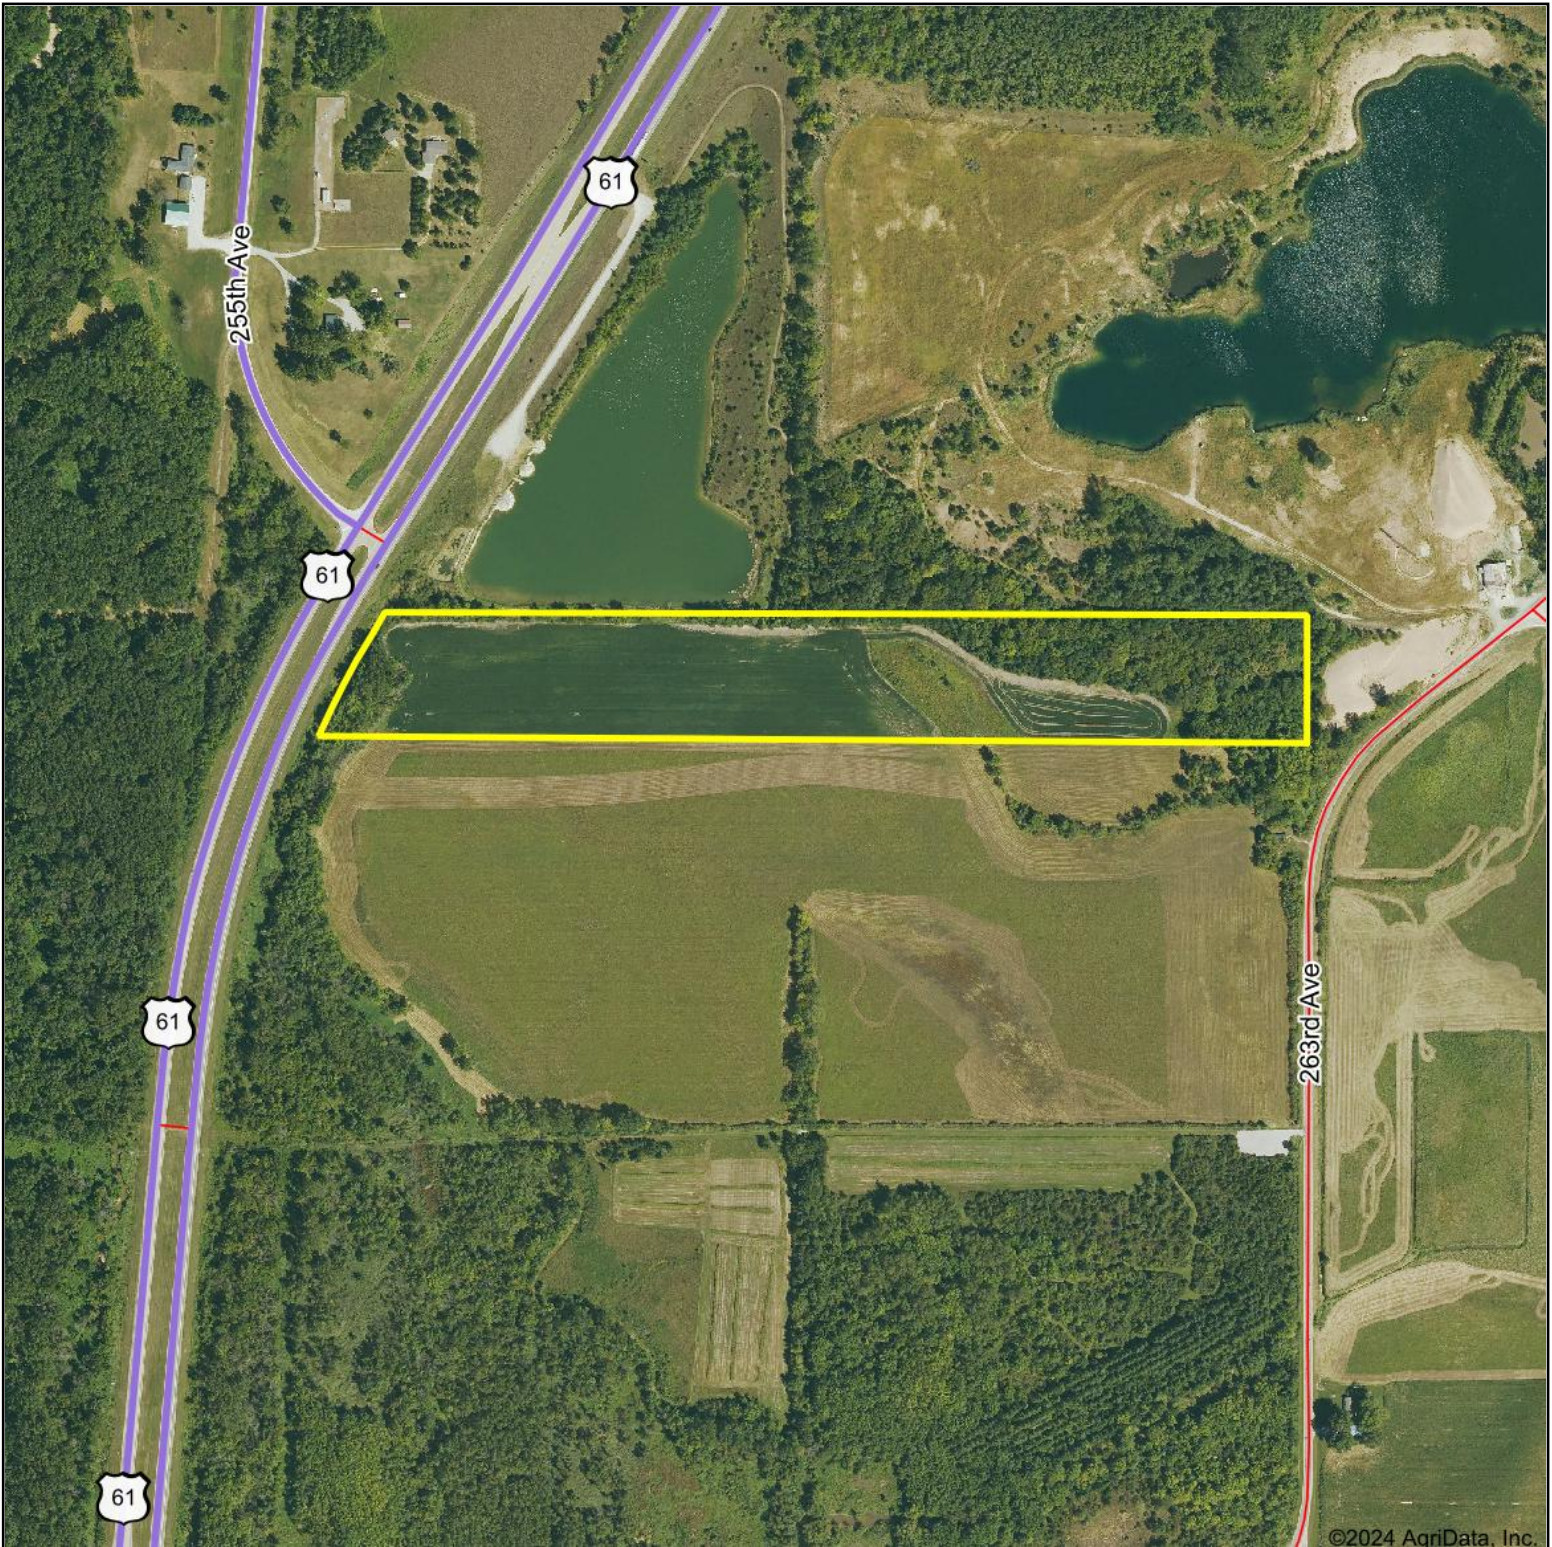

Aerial Map

Boundary Center: 40.609699, -91.416245

Growthland

15-67N-5W
Lee County
Iowa

Maps Provided By:
 **surety**[®]
CUSTOMIZED ONLINE MAPPING
© AgriData, Inc. 2023 www.AgriDataInc.com